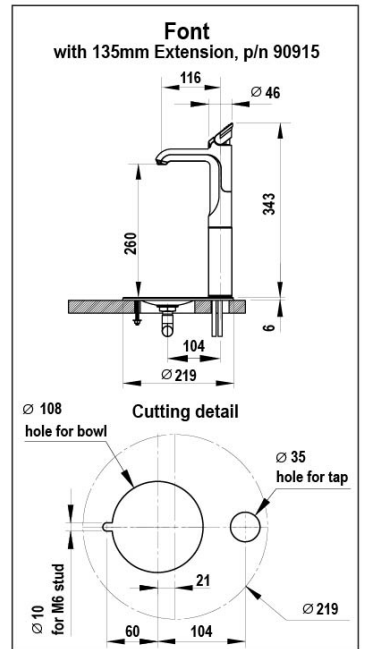

Miniboil Boiling/Ambient with Classic Tap MB1716

SCALE 1:5