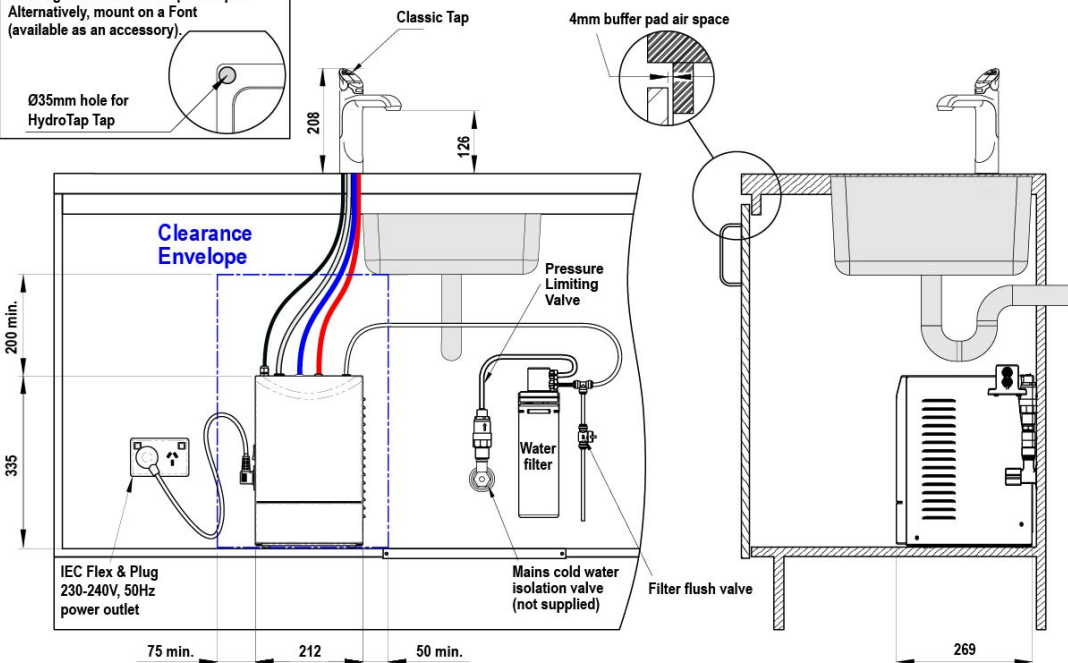

Miniboil Boiling/Ambient with Classic Tap MB1716

SCALE 1:5