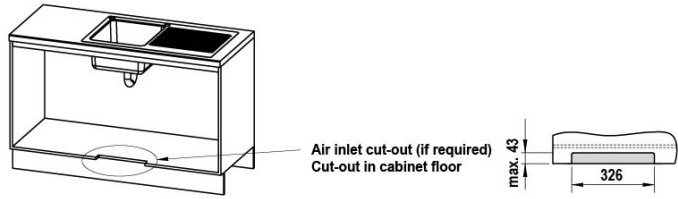

1. Installation and connection of your Zip HydroTap must be carried out by a qualified person, observing national and local regulations.
2. You will require suitable mains electrical and drinking water connections, plus waste water drainage all within 1.5 metres of the product.
3. HydroTap is air-cooled so discrete cabinetry cut-outs are required for ventilation.
4. Installation on most bench tops is straightforward however some stone bench tops may require a specialised cutting service.
5. If you live in a hard water area, we recommend installation of a Zip scale filtration kit.
6. Installation by Zip Professional Service can be arranged with a phone call or through www.zipwater.com

Installation Detail

9901002 HydroTap OS v0.95 02.21

Ventilation requirements

Tap Positioning

Position the Tap to dispense into the sink, allowing clearance for a cup or teapot. Alternatively, mount on a Font (available as an accessory).

Ø35mm hole for HydroTap Tap