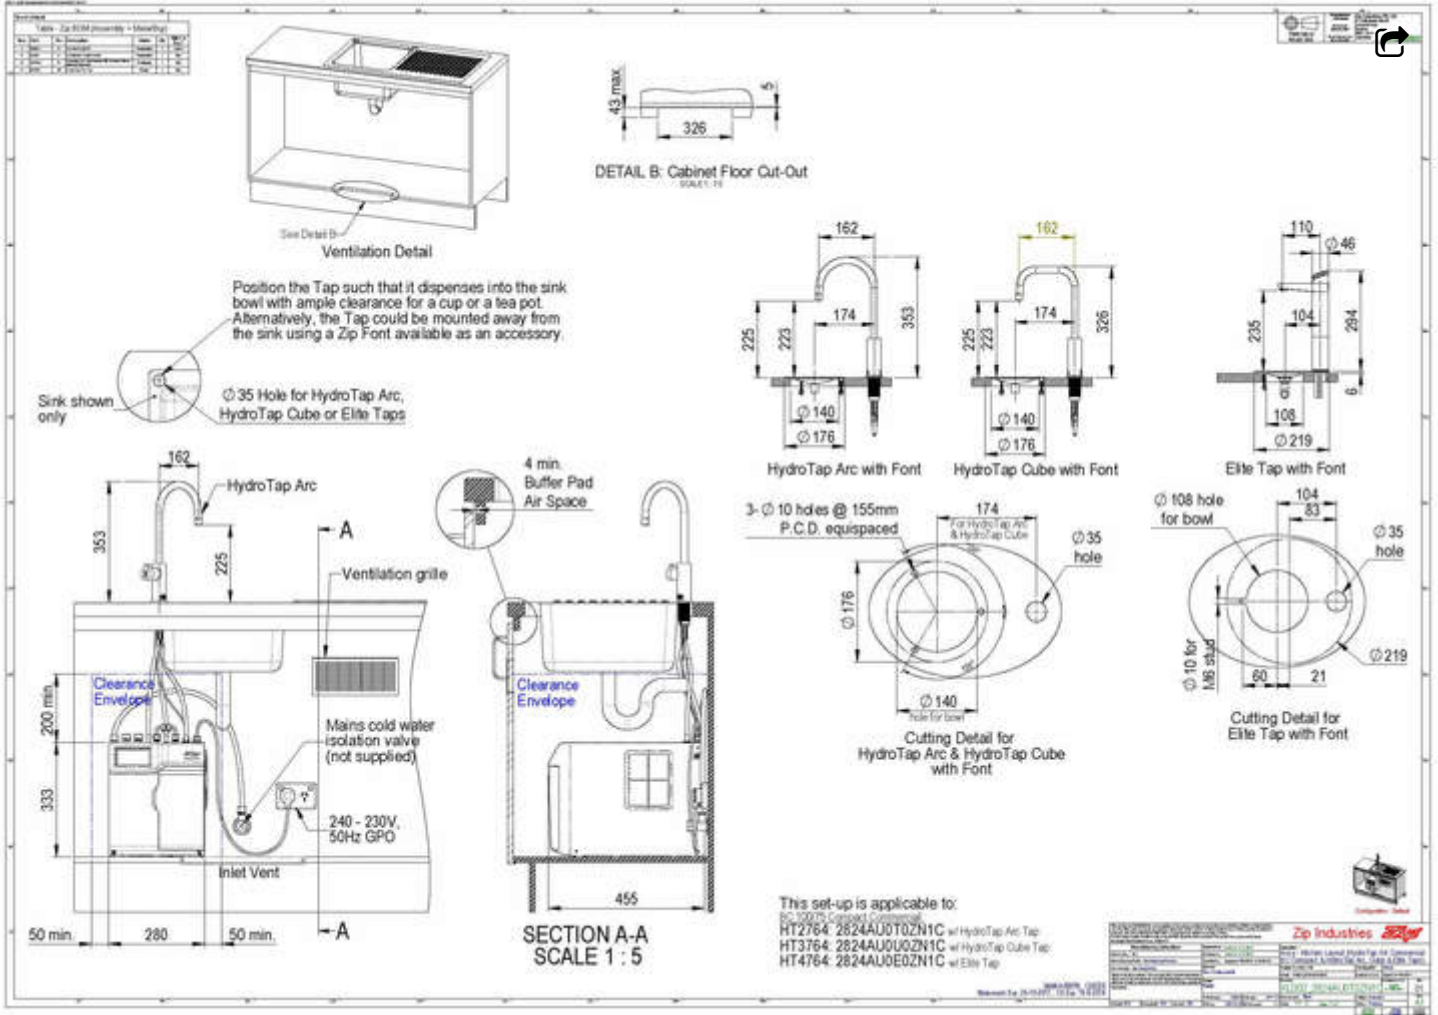

Tap Detail

This set-up is applicable to:
HT2764: 2624AU0T0Z1C w/ HydroTap Arc Tap
HT3764: 2624AU0U0Z1C w/ HydroTap Cube Tap
HT4764: 2624AU0E0Z1C w/ Elite Tap