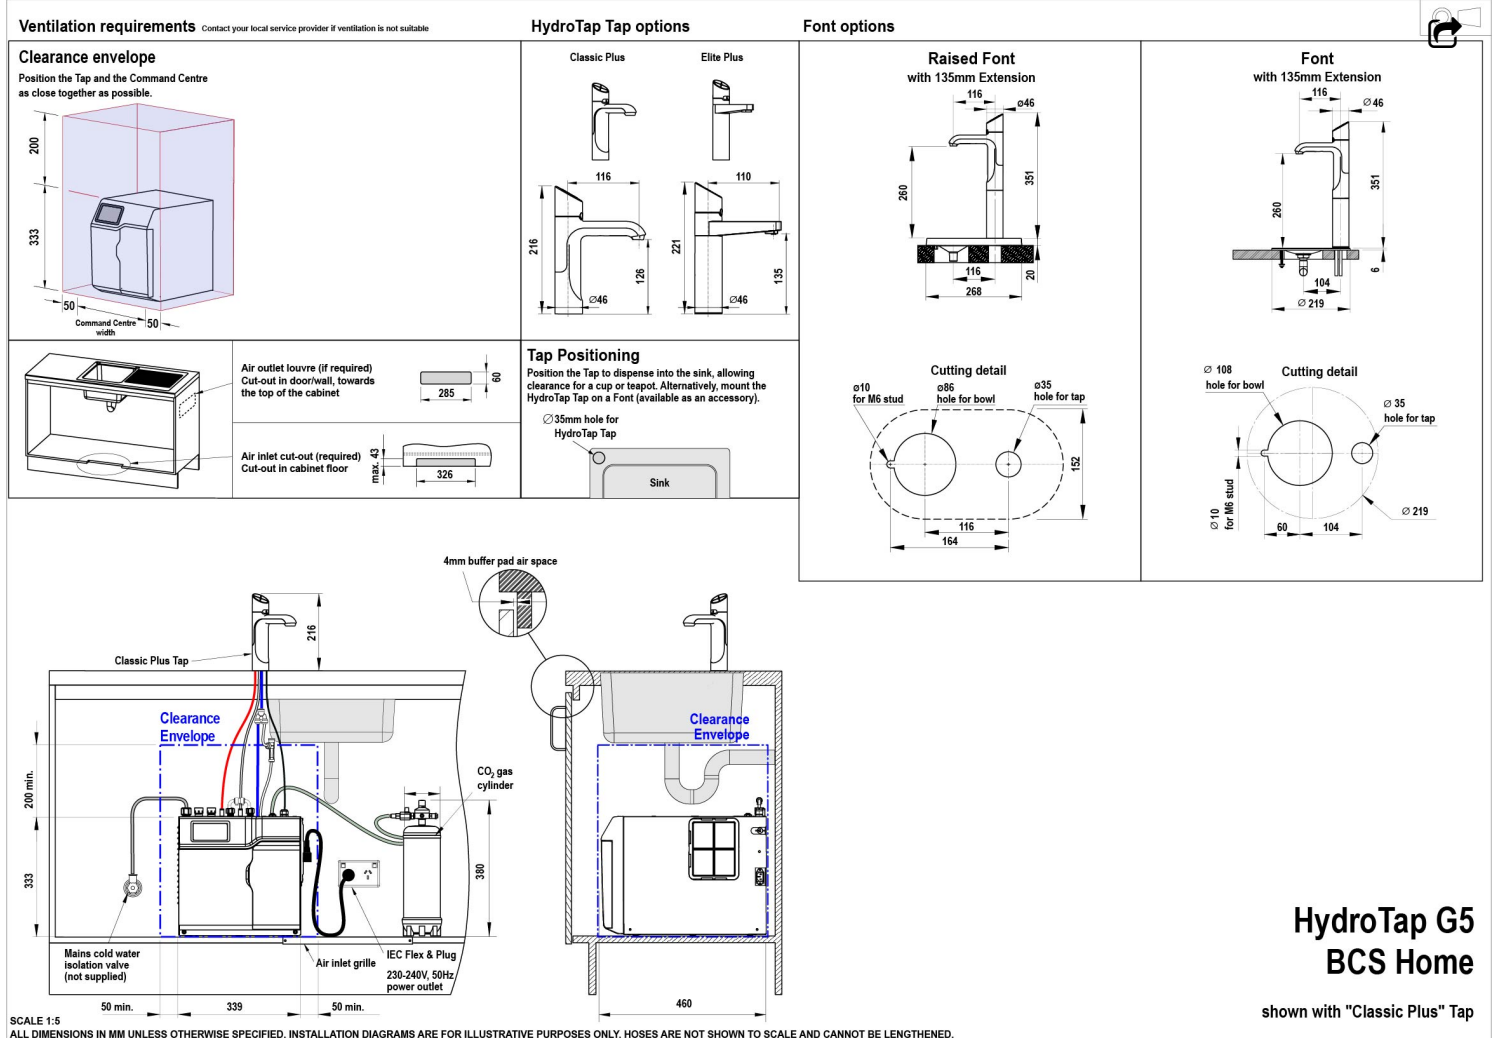

Installation Requirements

1. Installation and connection of your Zip HydroTap must be carried out by a qualified person, observing national and local regulations. 2. You will require suitable mains electrical and drinking water connections, plus waste water drainage all within 1.5 metres of the product. 3. HydroTap is air-cooled so discrete cabinetry cut-outs are required for ventilation. 4. Installation on most bench tops is straightforward however some stone bench tops may require a specialised cutting service. 5. If you live in a hard water area, we recommend installation of a Zip scale filtration kit. 6. Installation by Zip Professional Service can be arranged with a phone call or through www.zipwater.com

Installation Detail

EKL2 HydroTap G5 v1.00 02.21 BCS BCS20

**HydroTap G5
BCS Home**

shown with "Classic Plus" Tap