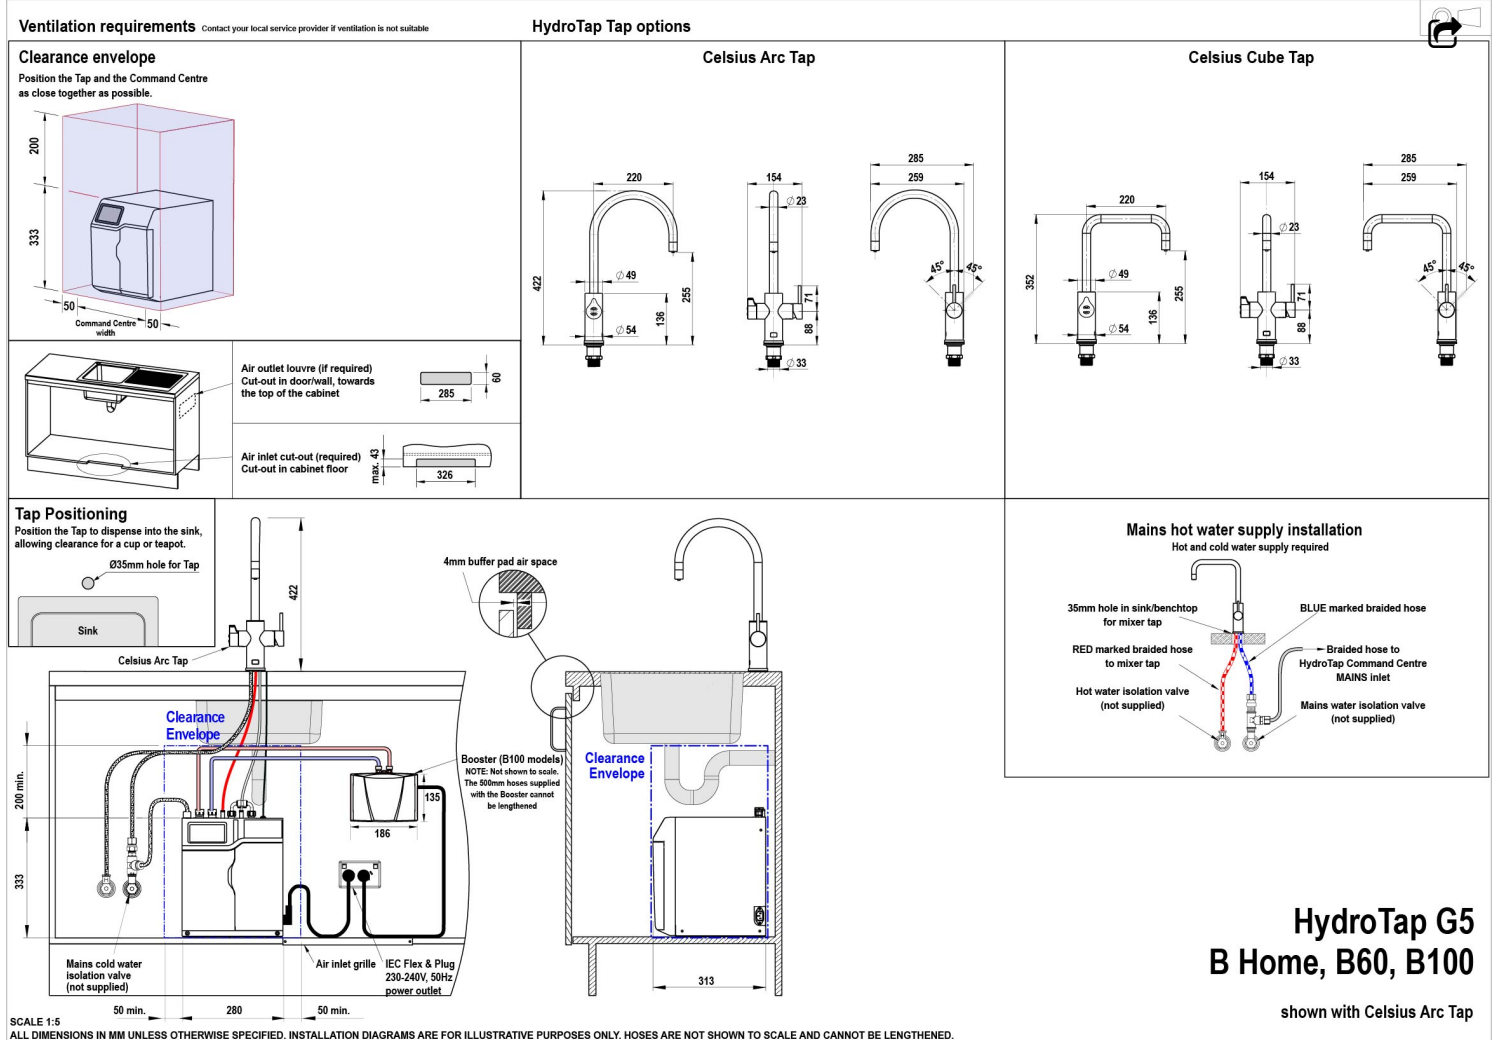

Water Valves Integrated 500kPa Pressure limiting valve and Dual Check Valve

Power Rating 1.8kW 220-240V 50Hz

Power Supply 1 x 10 Amp socket outlet

Dimensions W280mm x D313mm x H333mm

Product Approvals WaterMark, RCM

Wels Rating

5 Star, 5.5 litres

Warranty

5 years (appliance warranty 36 months plus additional 24 months tank warranty)

Installation Requirements

'1. Installation and connection of your Zip HydroTap must be carried out by a qualified person, observing national and local regulations. 2. You will require suitable mains electrical and drinking water connections, plus waste water drainage all within 1.5 metres of the product. 3. HydroTap is air-cooled so discrete cabinetry cut-outs are required for ventilation. 4. Installation on most bench tops is straightforward however some stone bench tops may require a specialised cutting service. 5. If you live in a hard water area, we recommend installation of a Zip scale filtration kit. 6. Installation by Zip Professional Service can be arranged with a phone call or through www.zipwater.com'

Installation Detail

BKL2 HydroTap G5 v1.00 02.21 B, BA

HydroTap G5 B Home, B60, B100

shown with Celsius Arc Tap